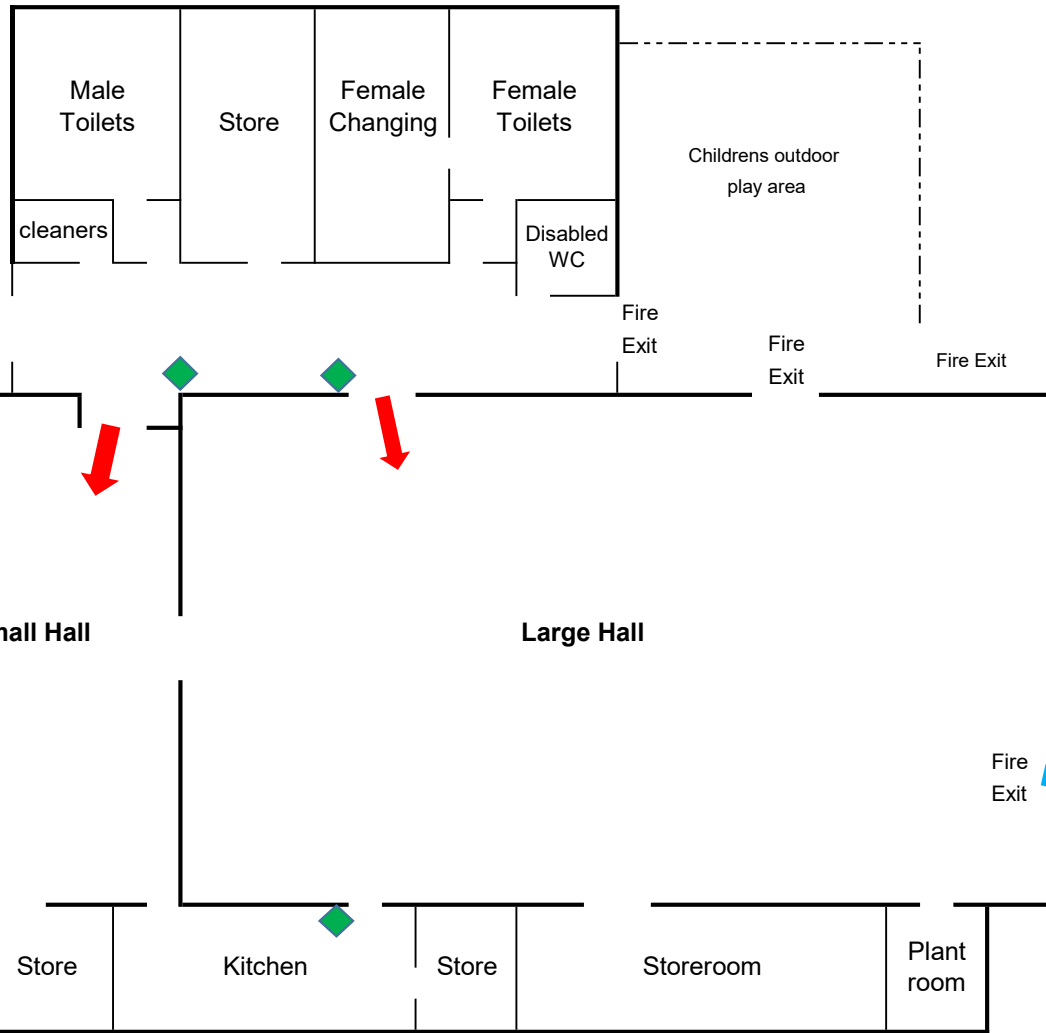

STEP 4
Arrangements

◆ Sanitiser

ENTRANCE FOR PARTICIPANTS ONLY

Main Car Park
←

PARTICIPANTS WAY OUT ONLY

PARTICIPANTS WAY OUT ONLY

Thorley Community Centre. Friedberg Avenue, Thorley Park, CM23 4RF

Centre Manager tel: 01279 329686