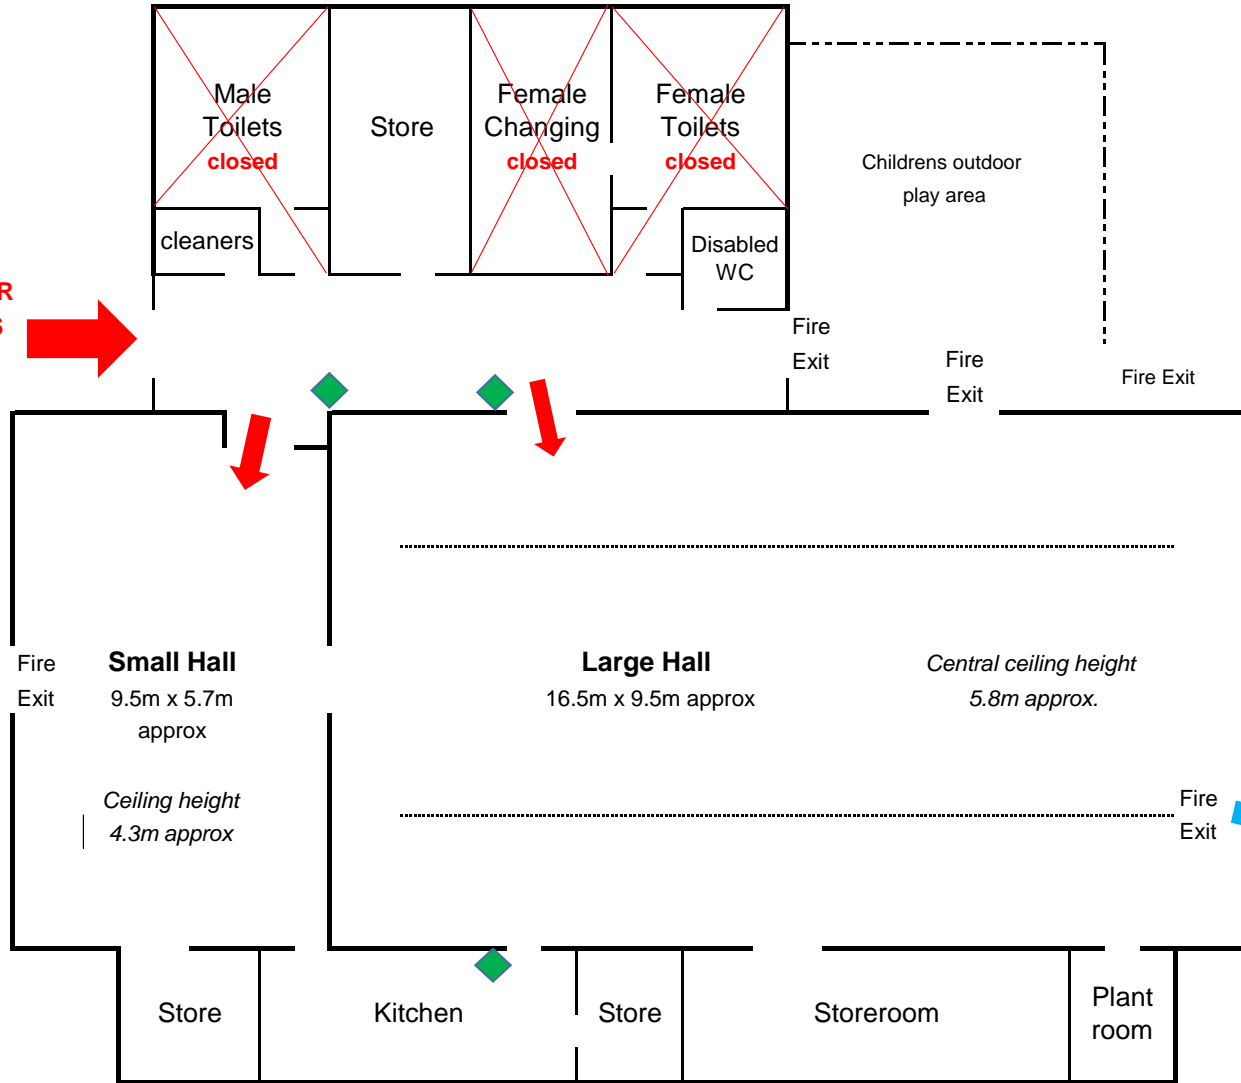

COVID-19
Arrangements

◆ Sanitiser

ENTRANCE FOR PARTICIPANTS ONLY

Main Car Park
←

PARTICIPANTS WAY OUT ONLY

PARTICIPANTS WAY OUT ONLY

Thorley Community Centre. Friedberg Avenue, Thorley Park, CM23 4RF

Centre Manager tel: 01279 329686